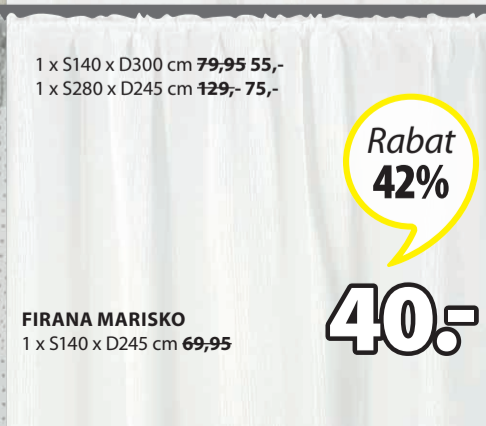

FIRANA VEGA

1 x S140 x D245 cm ~~69,95~~

Rabat
44%

25,-

FIRANA LYA

1 x S140 x D245 cm ~~44,95~~

Rabat
42%

40,-